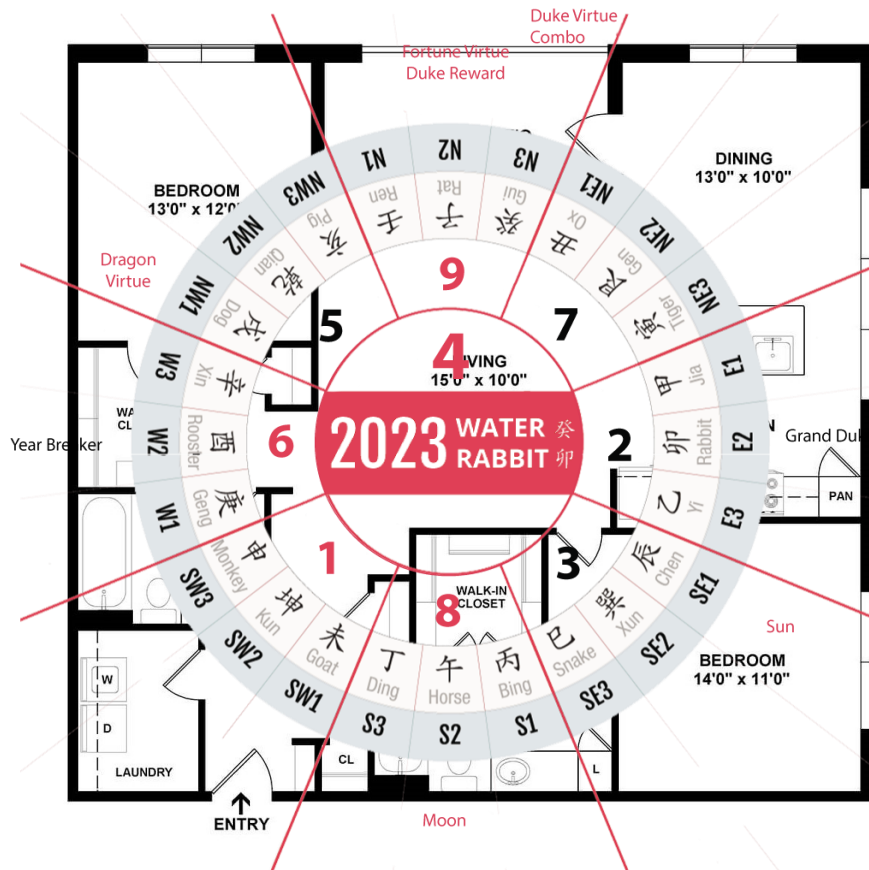

2023 Auspicious Stars

- **N2:** Rat: Fortune Virtue Good Luck & Prosperity
- **N2:** Rat: Duke Reward: Boost your Bank Balances
- **N3:** Duke Virtue: Book your immunity to problems
- **SE1** Dragon: Sun: Noble People. Overcome difficulties
- **S2:** Horse: Moon: Help with strategy and clarity.
- **NW1:** Dog: Dragon Virtue : Help in overcoming obstacles. Prosperity and good luck.