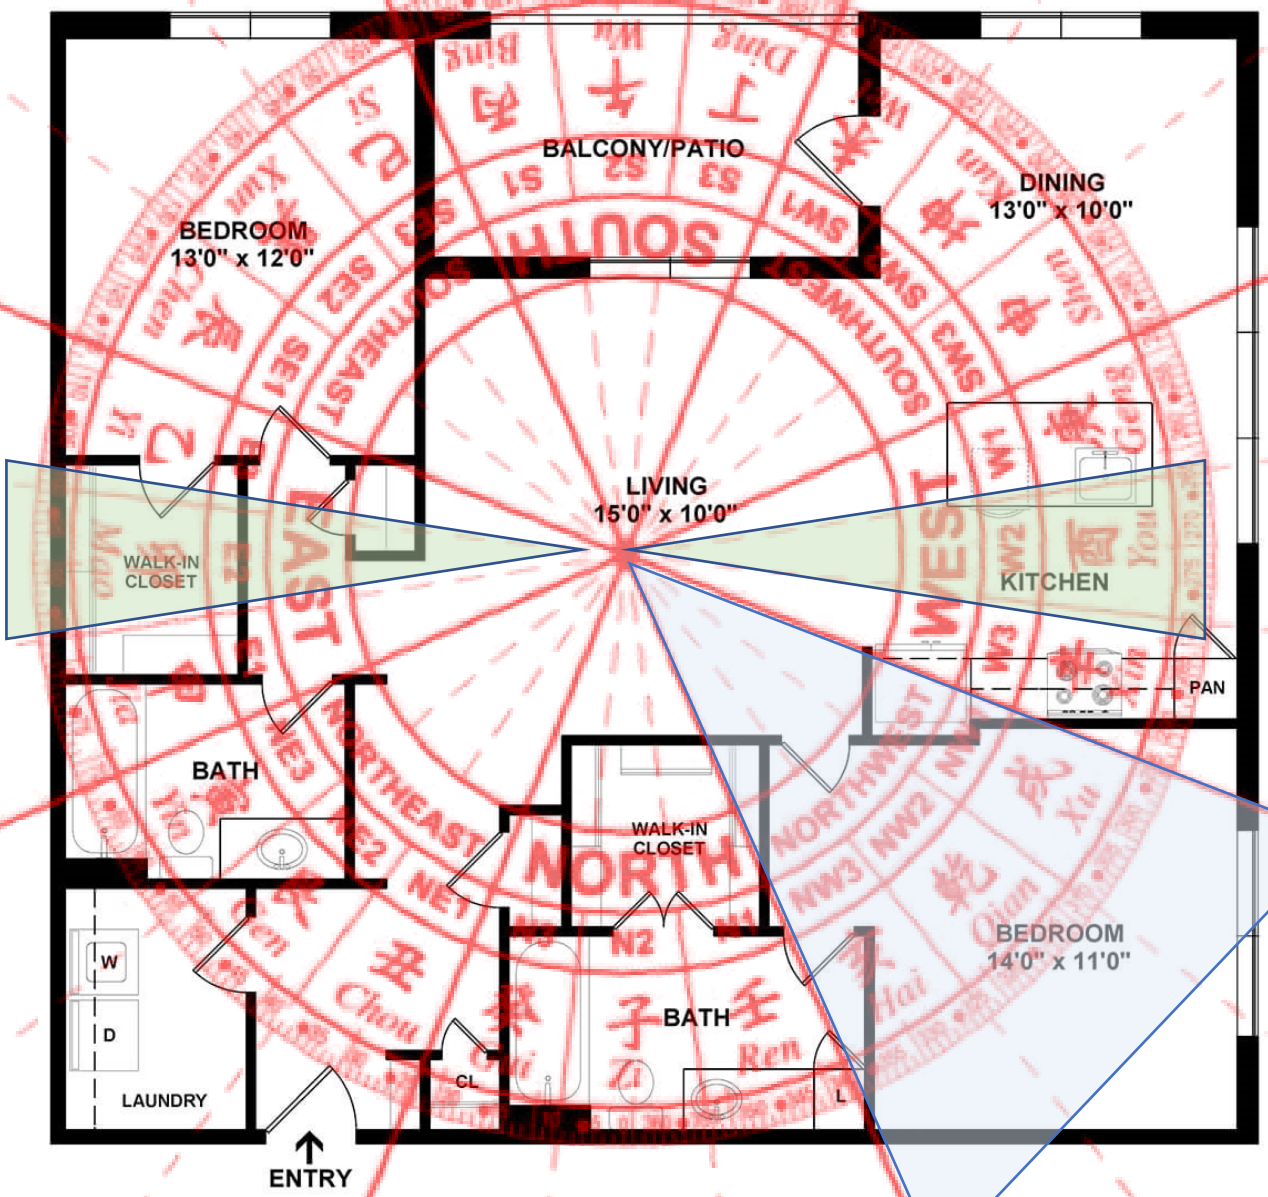

2023 Afflictive Stars

- East 2: Rabbit Grand Duke
- West 2: Rooster Year Breaker
- Five Yellow: Northwest
- Three Killings: West