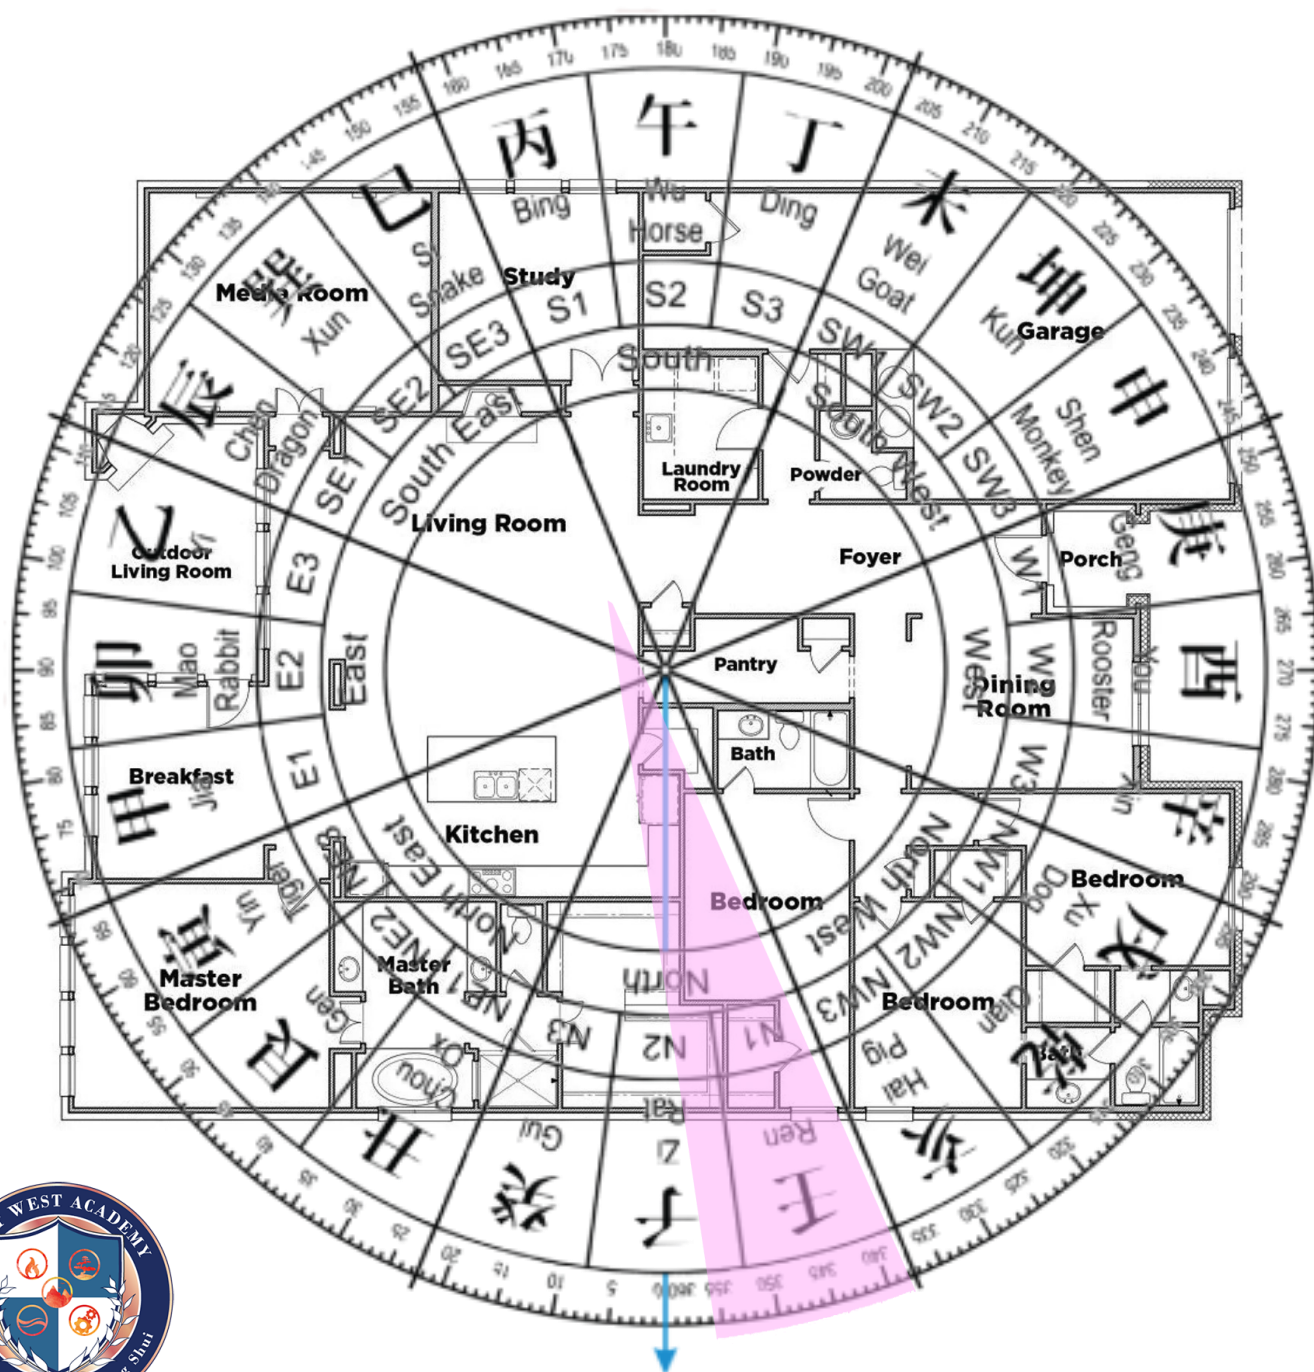

## Meditation for Wealth Manifestation

Dec 2nd

3:39 am.

Method: Water Activation (Yang Water)

Location. North 1. 345°

Face: South

Marlyna Consulting

Marlyna Los | Together, We Are More