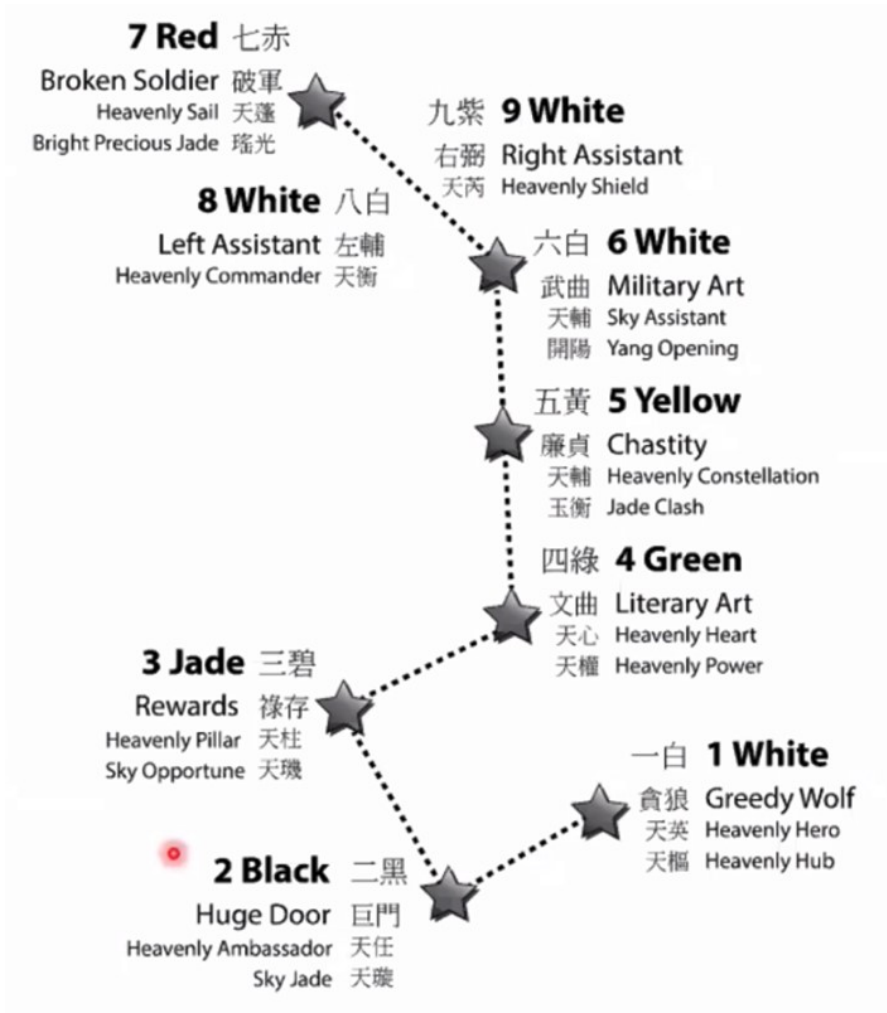

The North Dipper Nine Stars