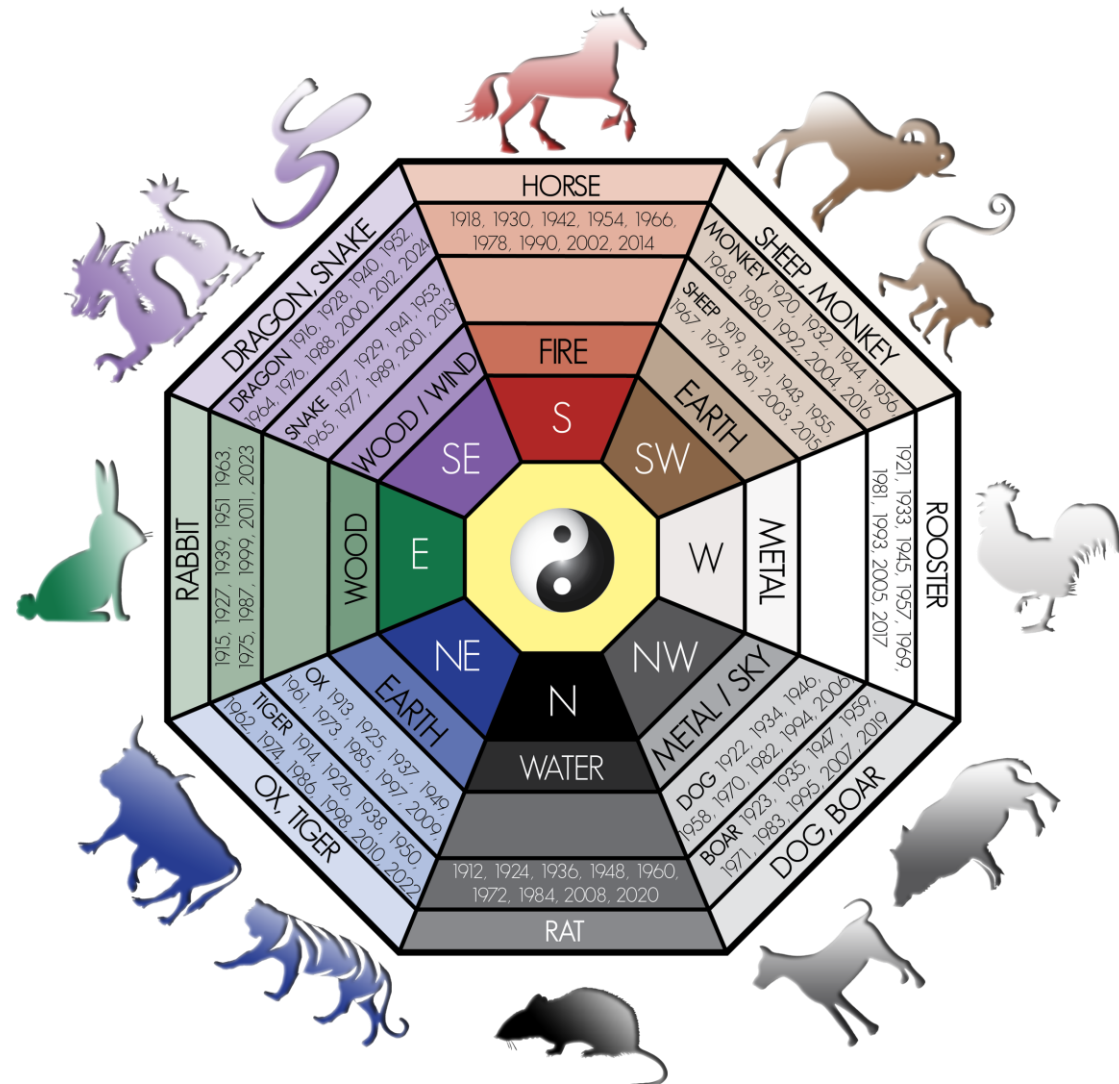

Activate your Nobleman